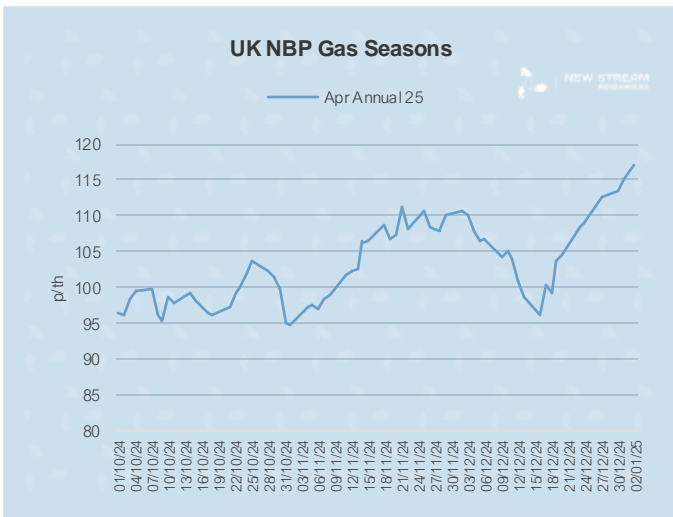

# New Stream PPA and GPA Pricing Update

\*Data shown represents New Stream view on current and forward market pricing at the time of publication.