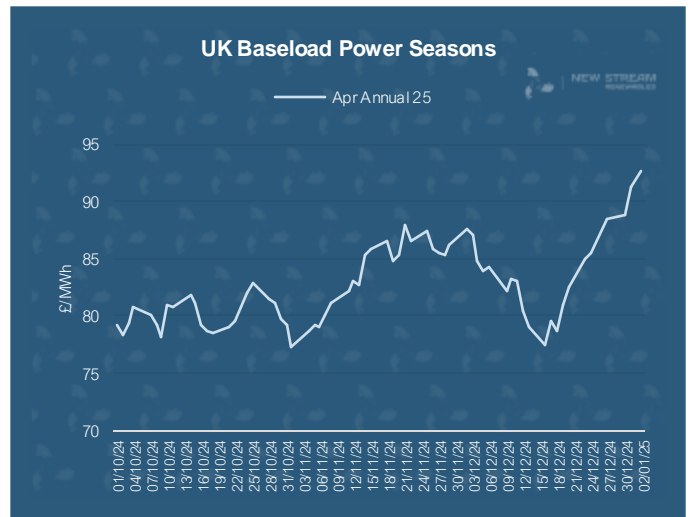

# New Stream PPA and GPA Pricing Update

\*Data shown represents New Stream view on current and forward market pricing at the time of publication.