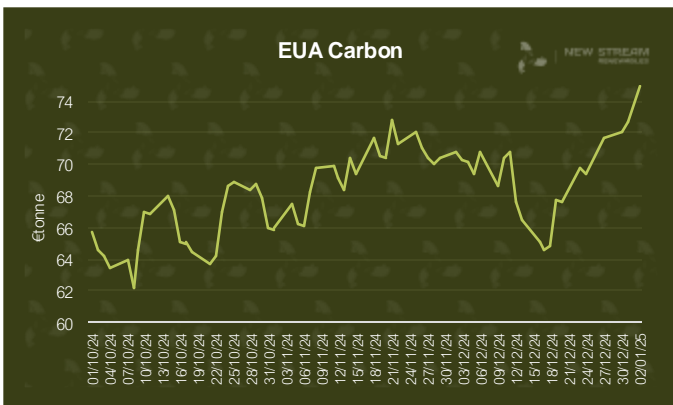

# New Stream PPA and GPA Pricing Update

\*Data shown represents New Stream view on current and forward market pricing at the time of publication.