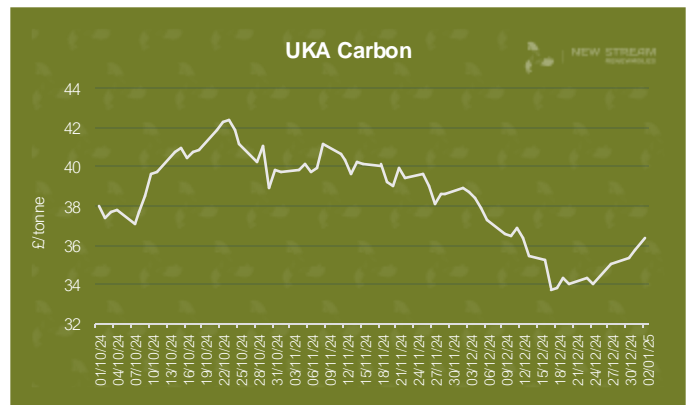

# New Stream PPA and GPA Pricing Update

\*Data shown represents New Stream view on current and forward market pricing at the time of publication.