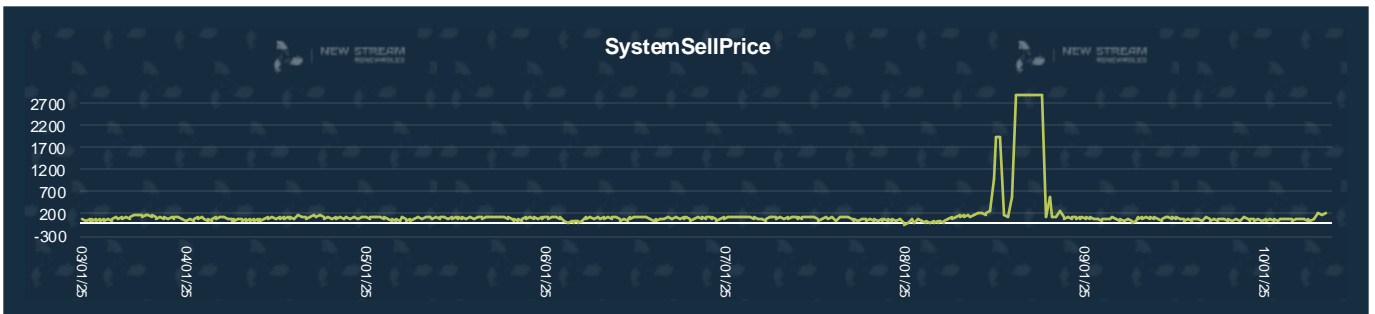

New Stream PPA and GPA Pricing Update

*Data shown represents New Stream view on current and forward market pricing at the time of publication.