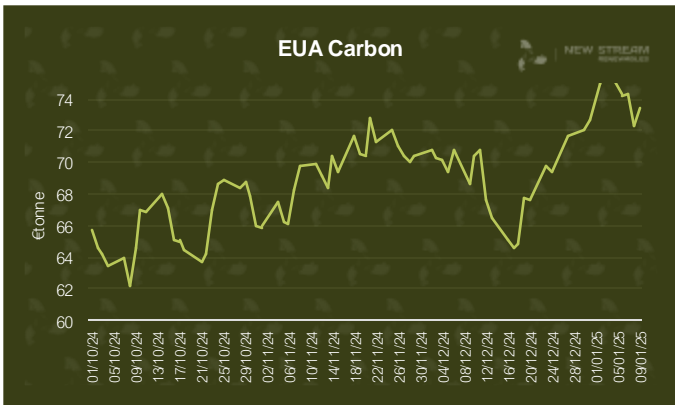

New Stream PPA and GPA Pricing Update

*Data shown represents New Stream view on current and forward market pricing at the time of publication.