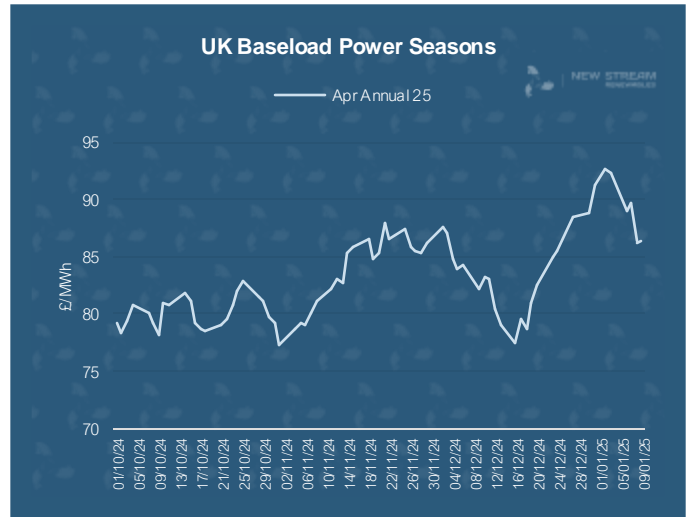

New Stream PPA and GPA Pricing Update

*Data shown represents New Stream view on current and forward market pricing at the time of publication.