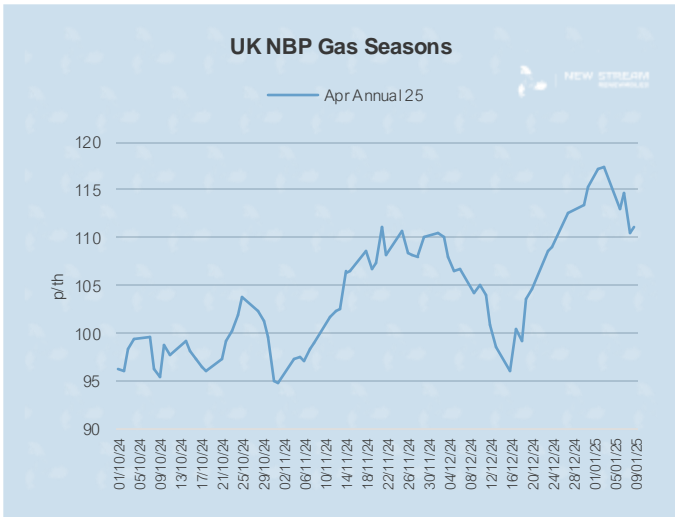

New Stream PPA and GPA Pricing Update

*Data shown represents New Stream view on current and forward market pricing at the time of publication.