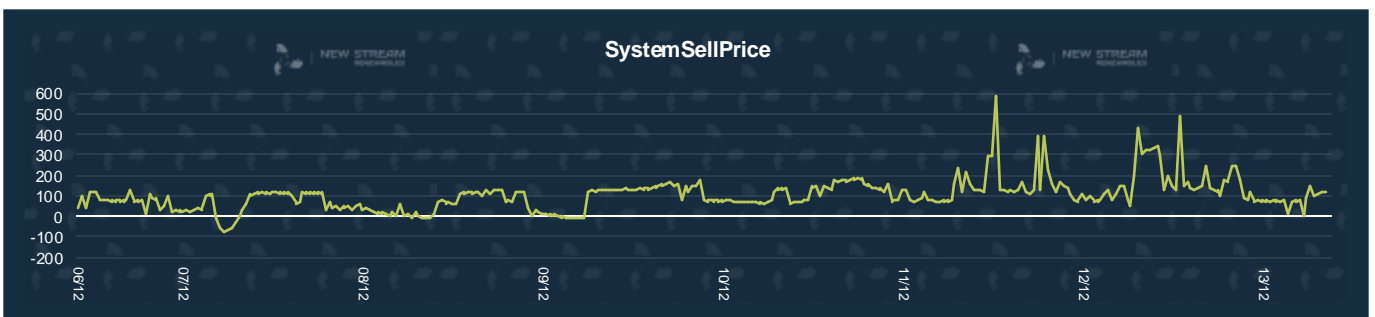

New Stream PPA and GPA Pricing Update

*Data shown represents New Stream view on current and forward market pricing at the time of publication.