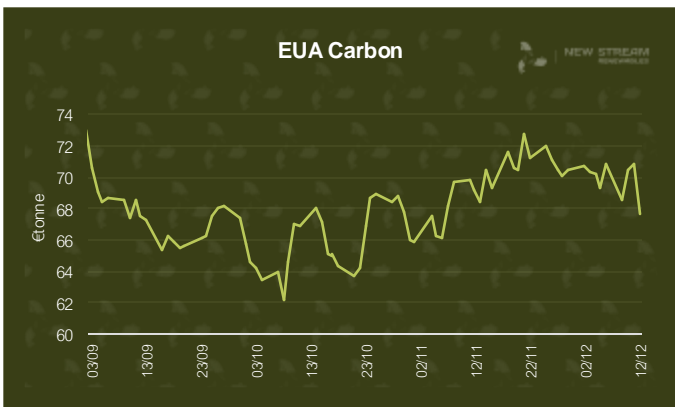

New Stream PPA and GPA Pricing Update

*Data shown represents New Stream view on current and forward market pricing at the time of publication.