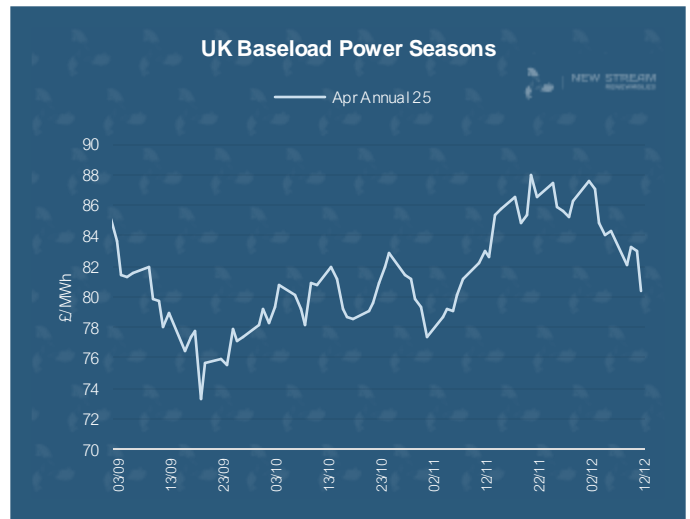

New Stream PPA and GPA Pricing Update

*Data shown represents New Stream view on current and forward market pricing at the time of publication.