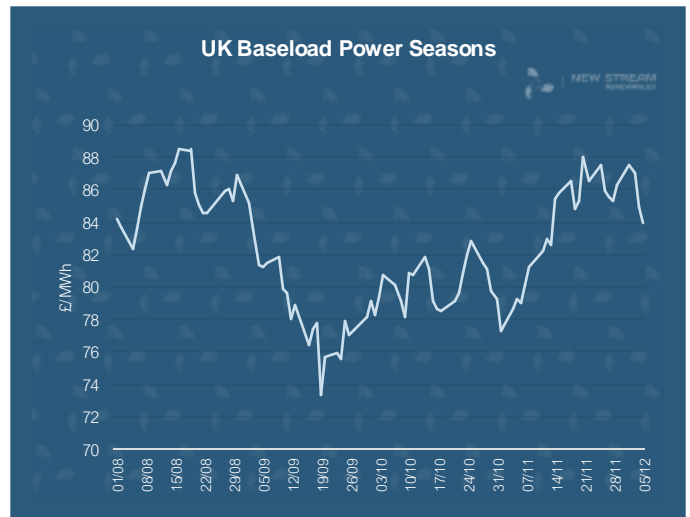

New Stream PPA and GPA Pricing Update

*Data shown represents New Stream view on current and forward market pricing at the time of publication.