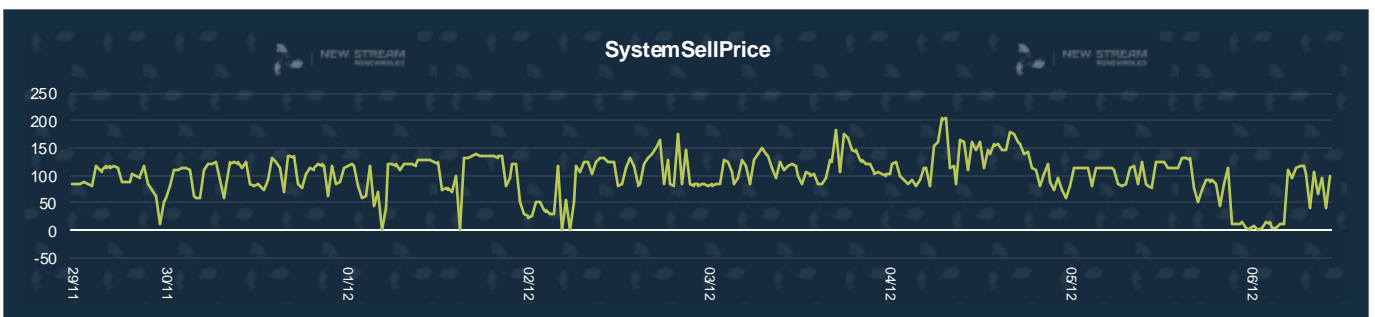

New Stream PPA and GPA Pricing Update

*Data shown represents New Stream view on current and forward market pricing at the time of publication.