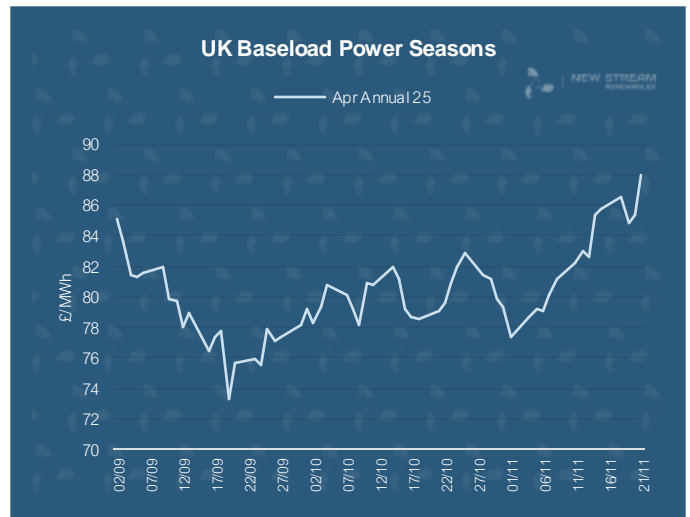

New Stream PPA and GPA Pricing Update

*Data shown represents New Stream view on current and forward market pricing at the time of publication.