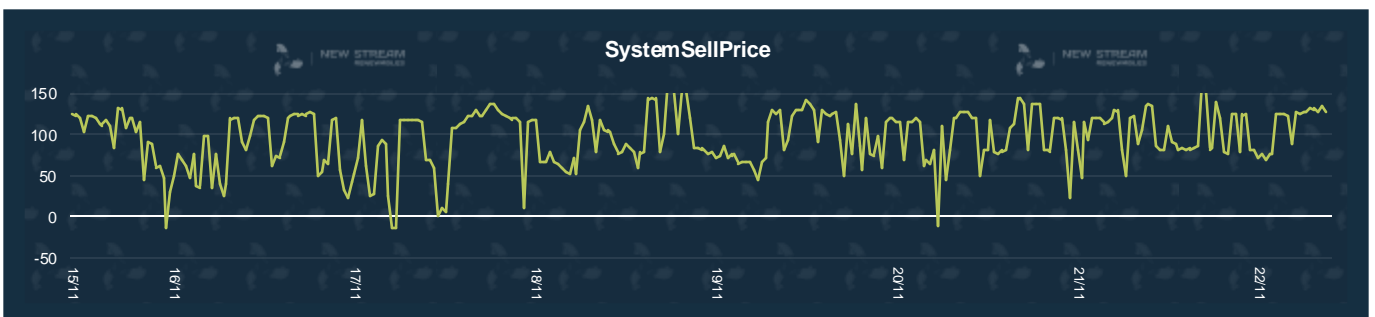

New Stream PPA and GPA Pricing Update

*Data shown represents New Stream view on current and forward market pricing at the time of publication.