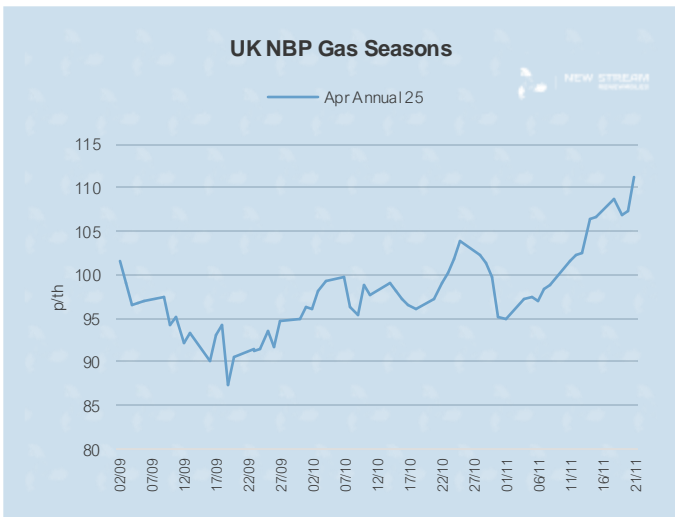

New Stream PPA and GPA Pricing Update

*Data shown represents New Stream view on current and forward market pricing at the time of publication.