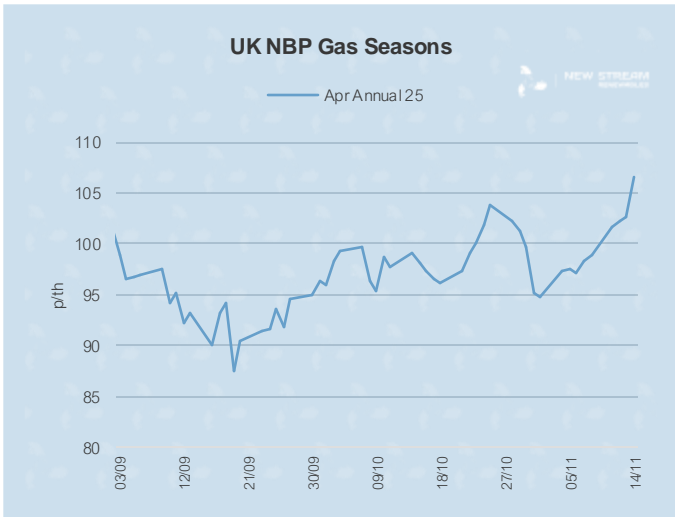

# New Stream PPA and GPA Pricing Update

\*Data shown represents New Stream view on current and forward market pricing at the time of publication.