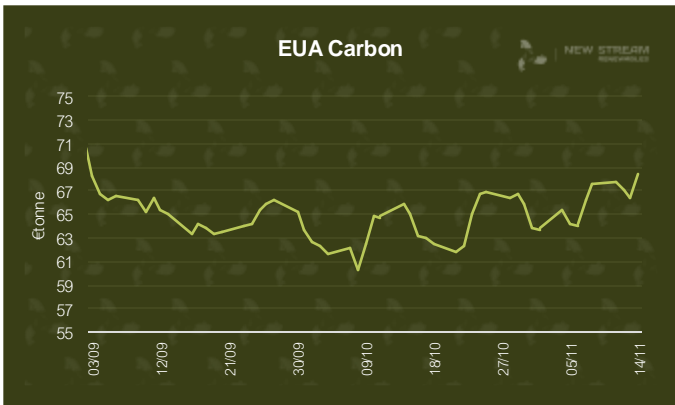

# New Stream PPA and GPA Pricing Update

\*Data shown represents New Stream view on current and forward market pricing at the time of publication.