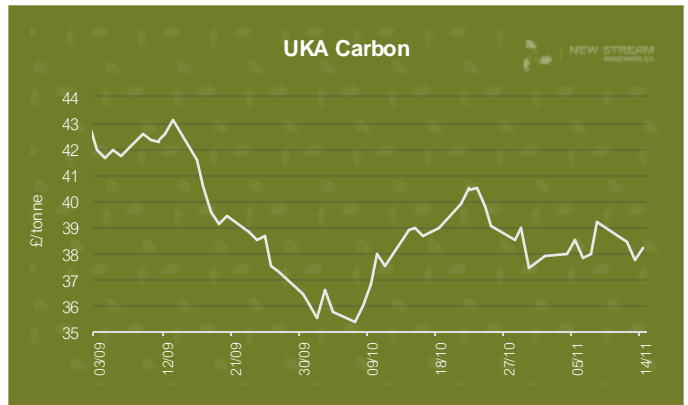

# New Stream PPA and GPA Pricing Update

\*Data shown represents New Stream view on current and forward market pricing at the time of publication.