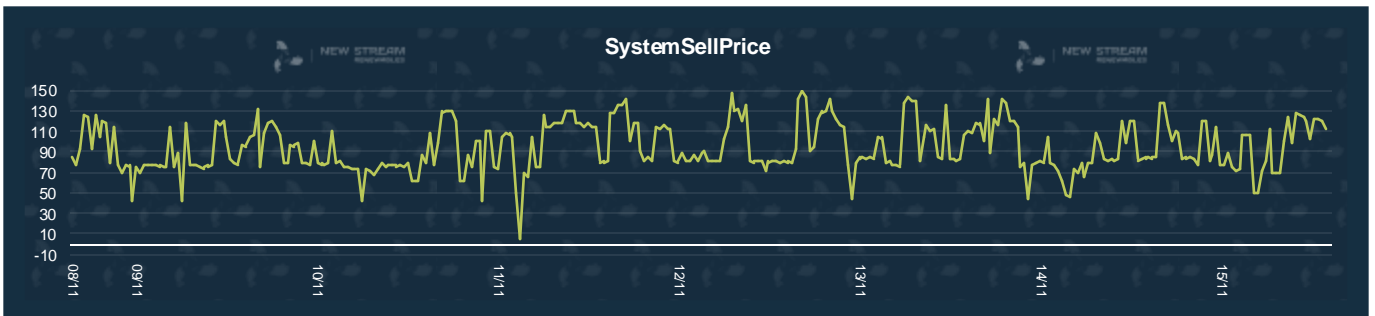

# New Stream PPA and GPA Pricing Update

\*Data shown represents New Stream view on current and forward market pricing at the time of publication.