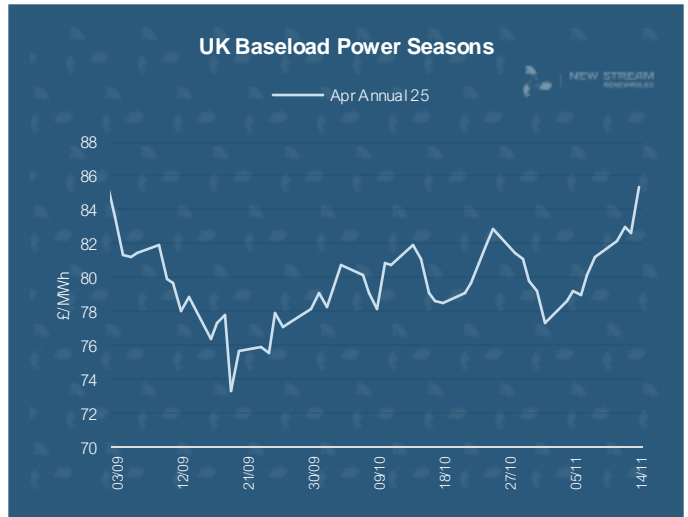

# New Stream PPA and GPA Pricing Update

\*Data shown represents New Stream view on current and forward market pricing at the time of publication.