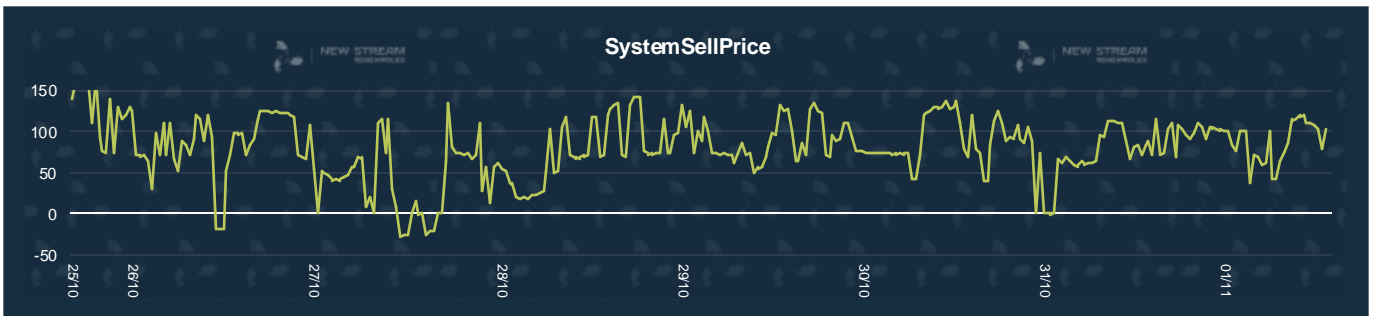

New Stream PPA and GPA Pricing Update

*Data shown represents New Stream view on current and forward market pricing at the time of publication.