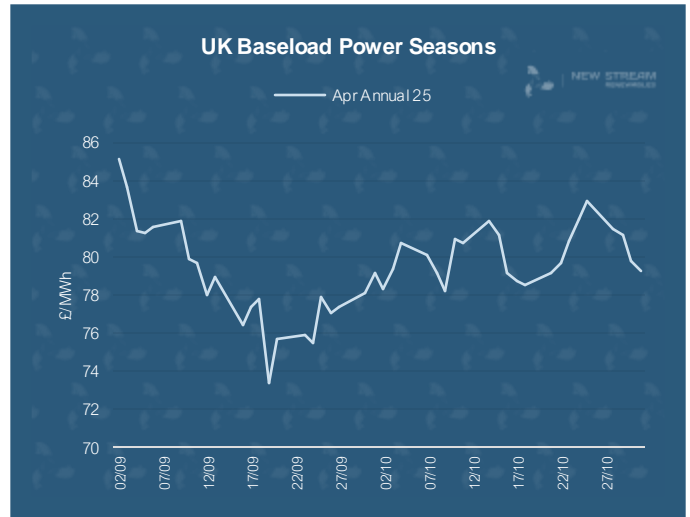

New Stream PPA and GPA Pricing Update

*Data shown represents New Stream view on current and forward market pricing at the time of publication.