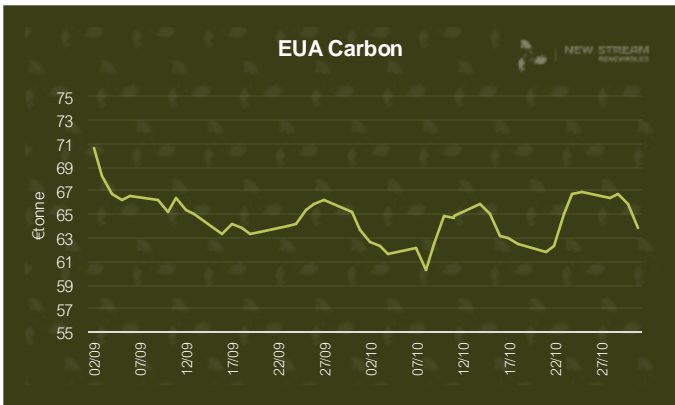

New Stream PPA and GPA Pricing Update

*Data shown represents New Stream view on current and forward market pricing at the time of publication.