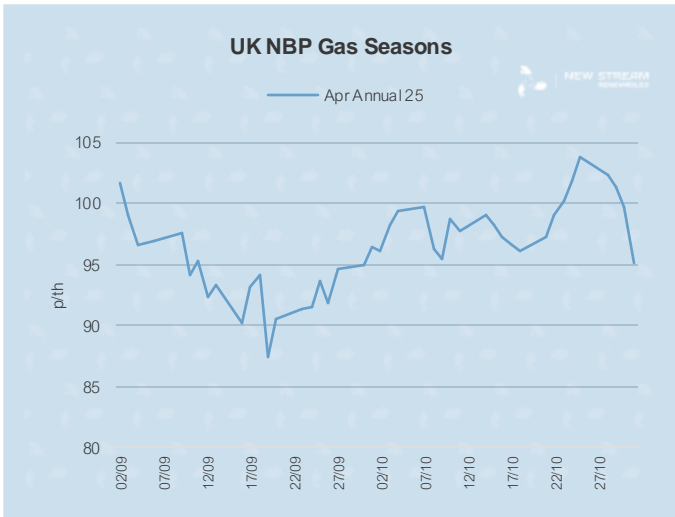

New Stream PPA and GPA Pricing Update

*Data shown represents New Stream view on current and forward market pricing at the time of publication.