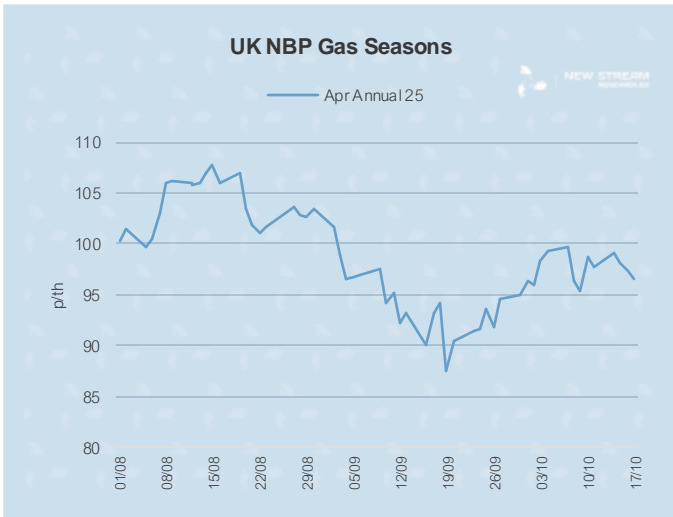

# New Stream PPA and GPA Pricing Update

\*Data shown represents New Stream view on current and forward market pricing at the time of publication.