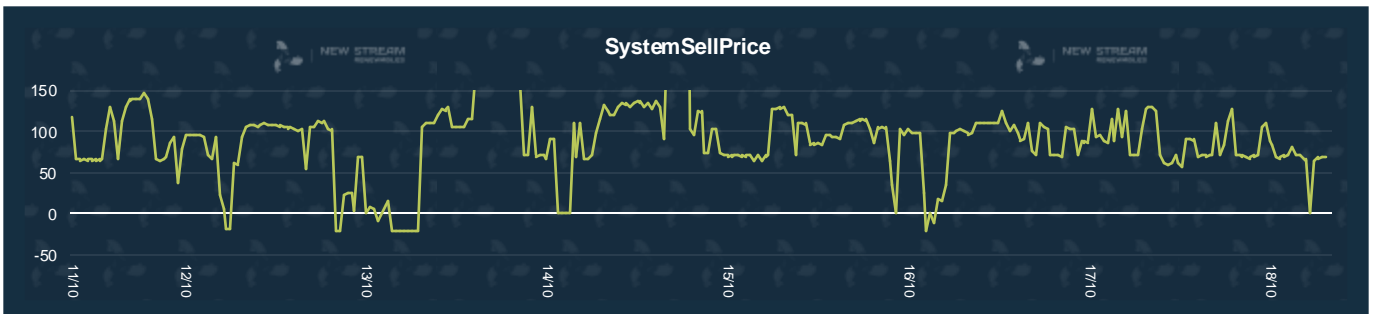

# New Stream PPA and GPA Pricing Update

\*Data shown represents New Stream view on current and forward market pricing at the time of publication.