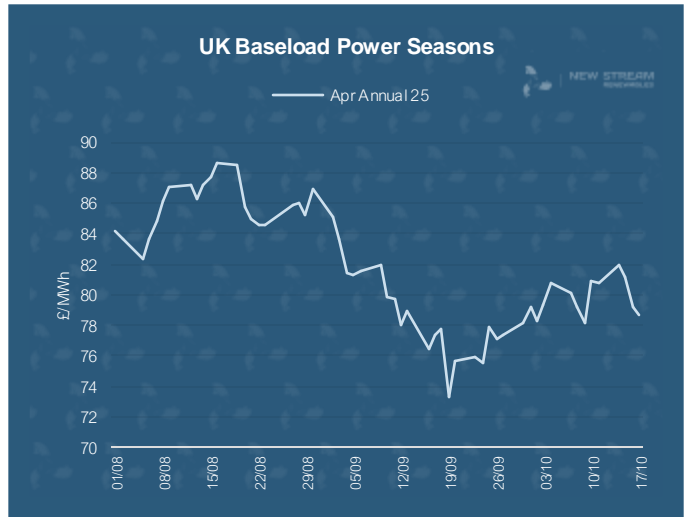

# New Stream PPA and GPA Pricing Update

\*Data shown represents New Stream view on current and forward market pricing at the time of publication.