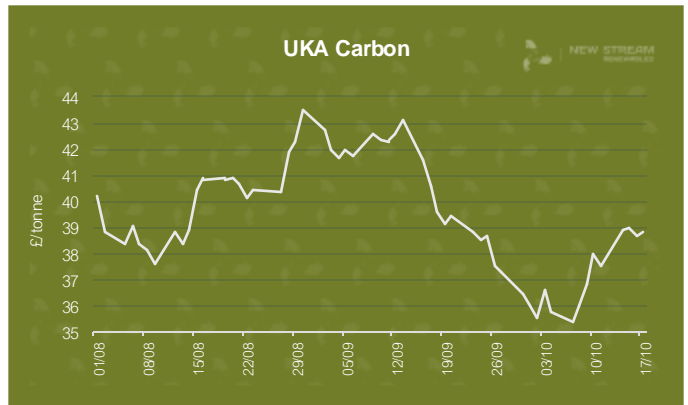

# New Stream PPA and GPA Pricing Update

\*Data shown represents New Stream view on current and forward market pricing at the time of publication.