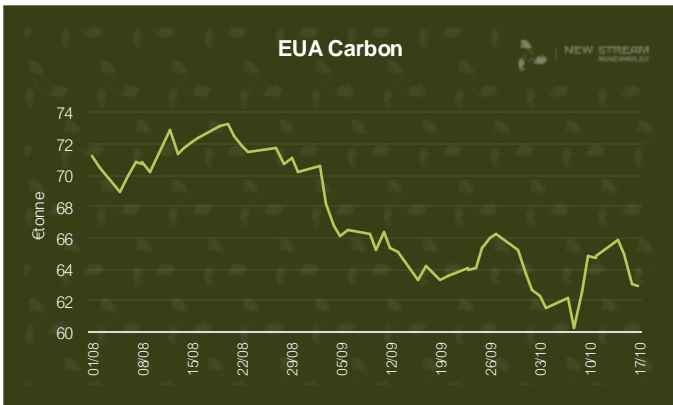

# New Stream PPA and GPA Pricing Update

\*Data shown represents New Stream view on current and forward market pricing at the time of publication.