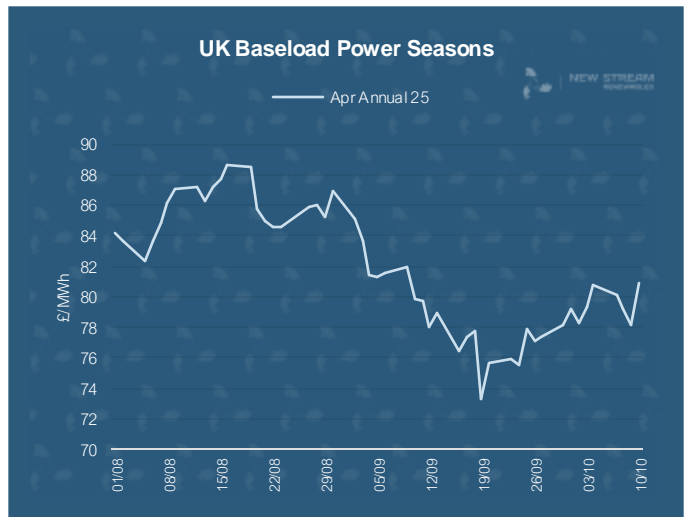

New Stream PPA and GPA Pricing Update

*Data shown represents New Stream view on current and forward market pricing at the time of publication.