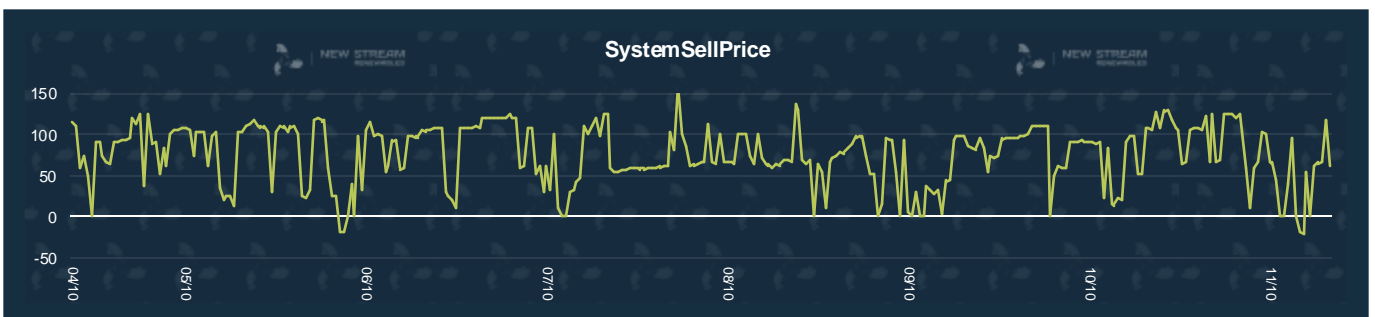

New Stream PPA and GPA Pricing Update

*Data shown represents New Stream view on current and forward market pricing at the time of publication.