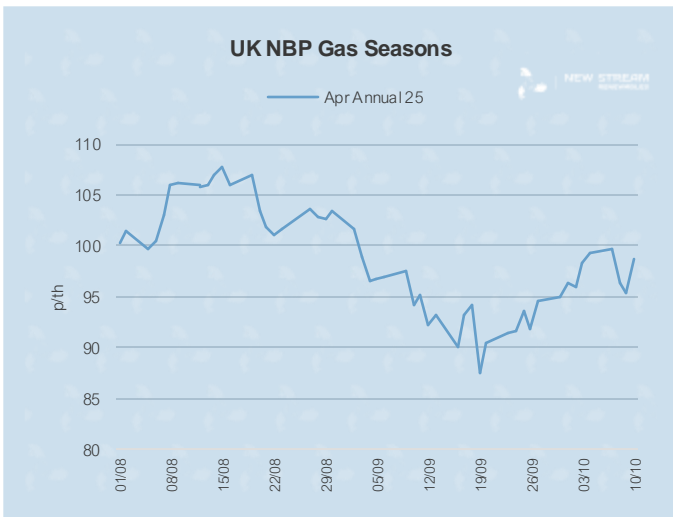

New Stream PPA and GPA Pricing Update

*Data shown represents New Stream view on current and forward market pricing at the time of publication.