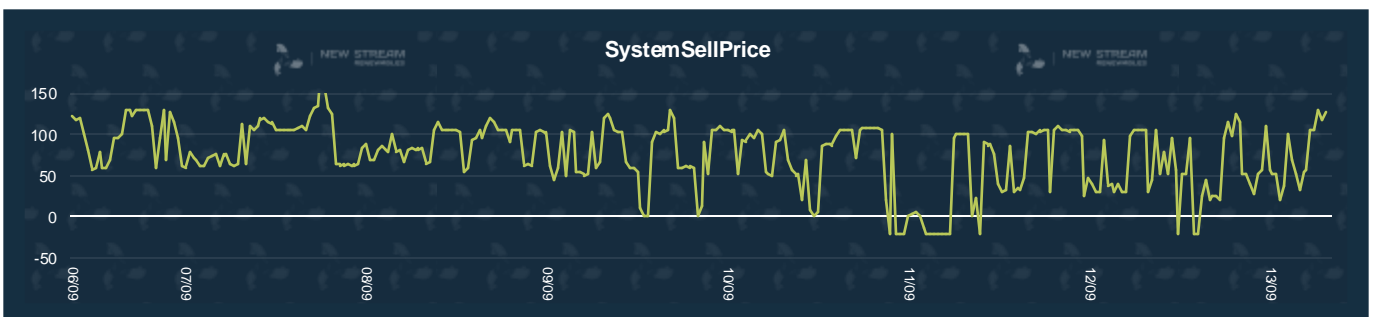

# New Stream PPA and GPA Pricing Update

\*Data shown represents New Stream view on current and forward market pricing at the time of publication.