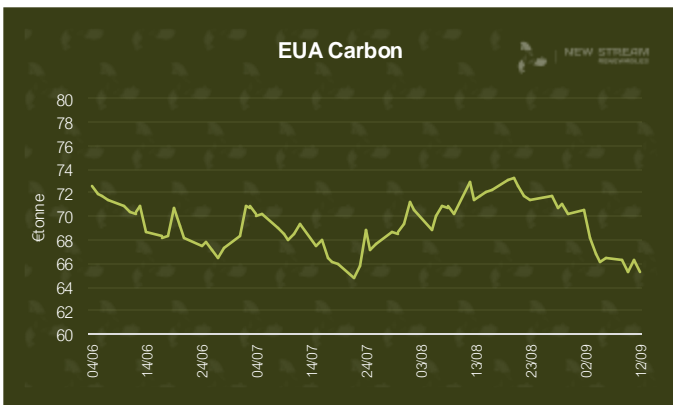

# New Stream PPA and GPA Pricing Update

\*Data shown represents New Stream view on current and forward market pricing at the time of publication.