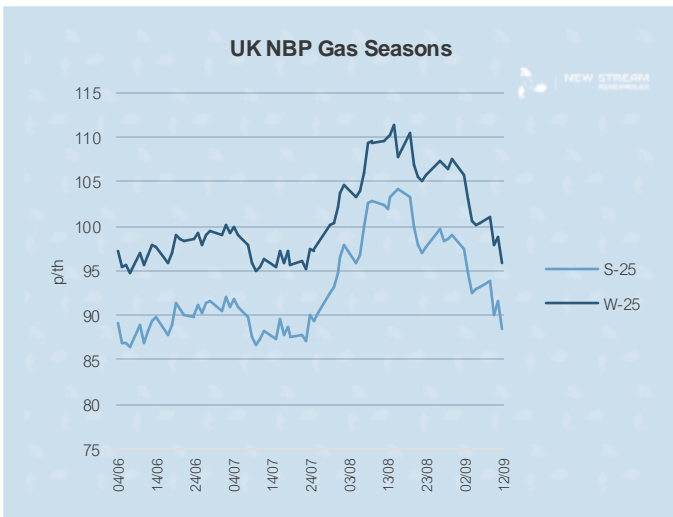

# New Stream PPA and GPA Pricing Update

\*Data shown represents New Stream view on current and forward market pricing at the time of publication.