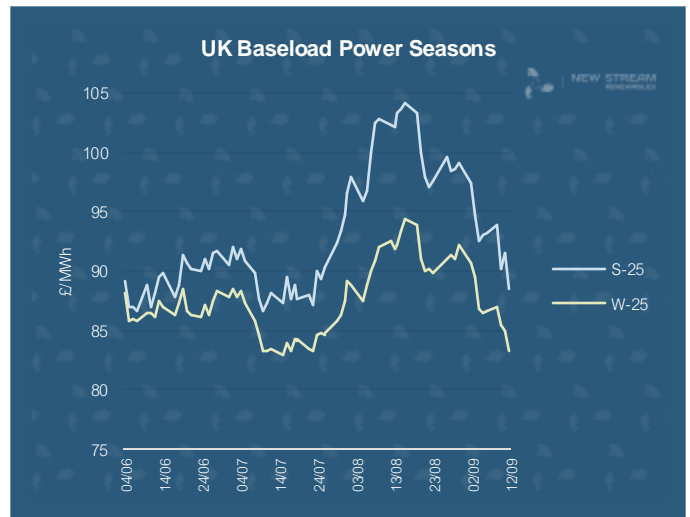

# New Stream PPA and GPA Pricing Update

\*Data shown represents New Stream view on current and forward market pricing at the time of publication.