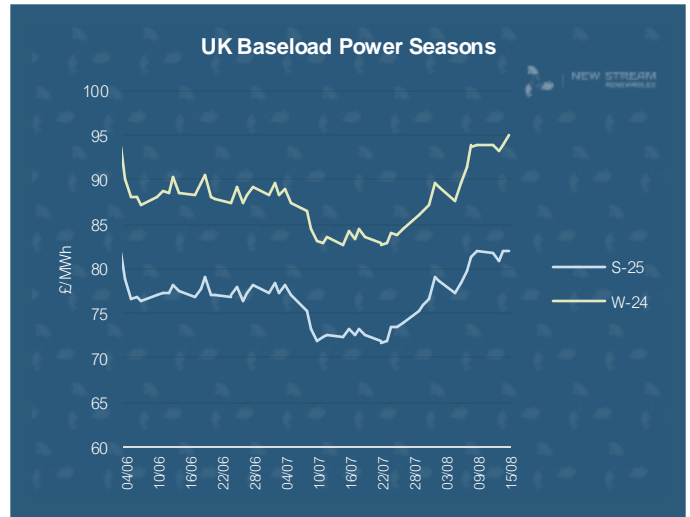

New Stream PPA and GPA Pricing Update

*Data shown represents New Stream view on current and forward market pricing at the time of publication.