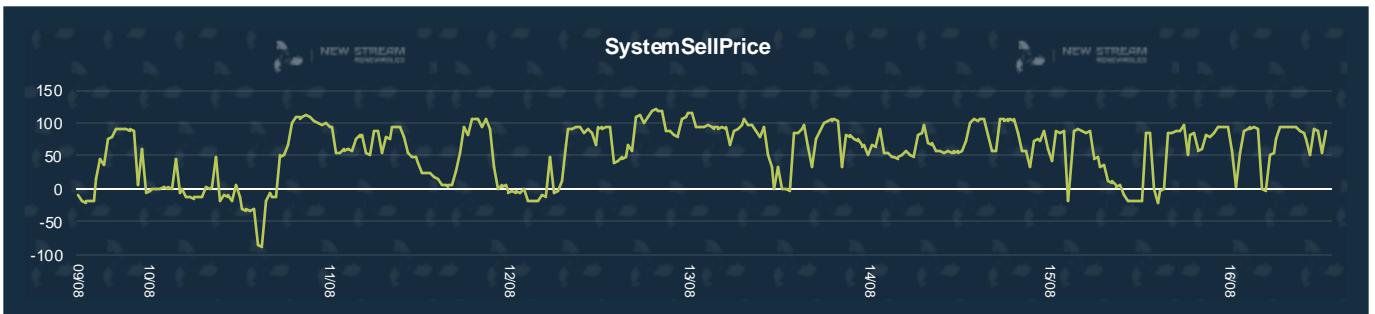

New Stream PPA and GPA Pricing Update

*Data shown represents New Stream view on current and forward market pricing at the time of publication.