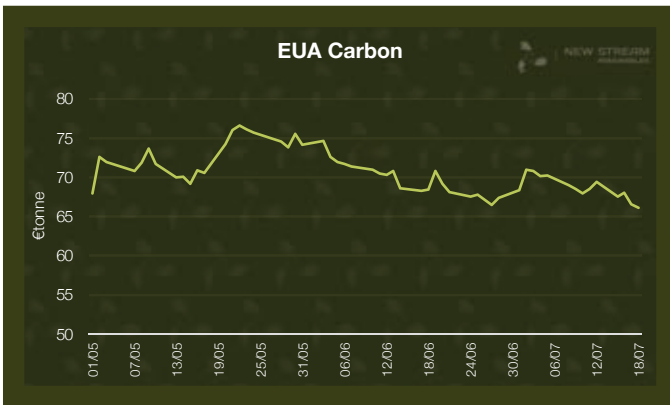

New Stream PPA and GPA Pricing Update

*Data shown represents New Stream view on current and forward market pricing at the time of publication.