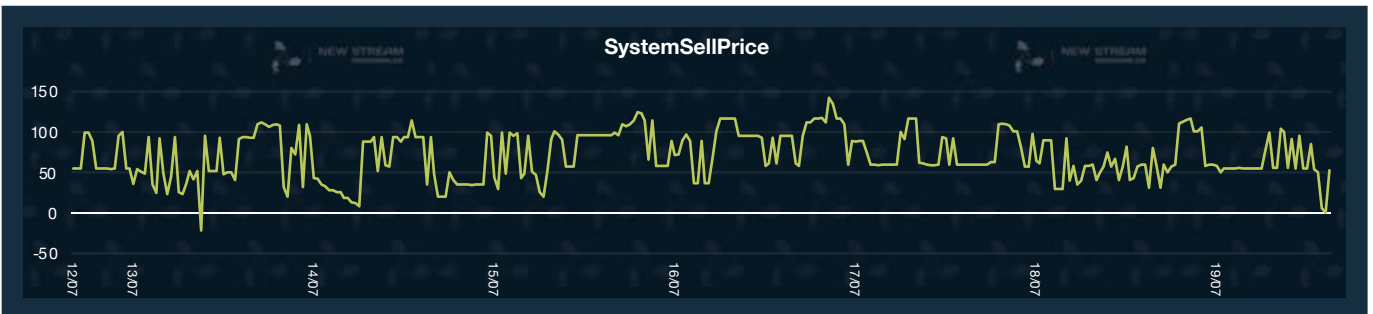

New Stream PPA and GPA Pricing Update

*Data shown represents New Stream view on current and forward market pricing at the time of publication.