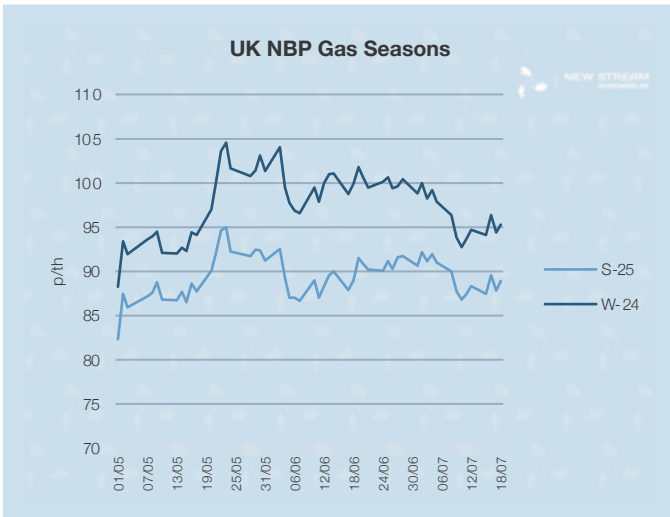

New Stream PPA and GPA Pricing Update

*Data shown represents New Stream view on current and forward market pricing at the time of publication.