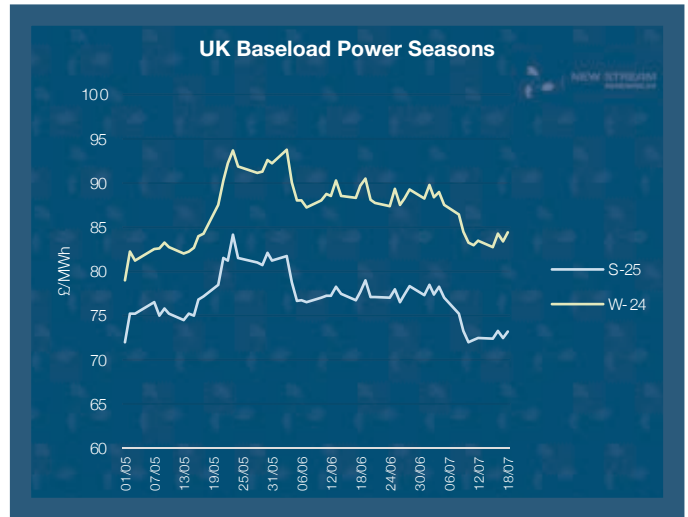

New Stream PPA and GPA Pricing Update

*Data shown represents New Stream view on current and forward market pricing at the time of publication.