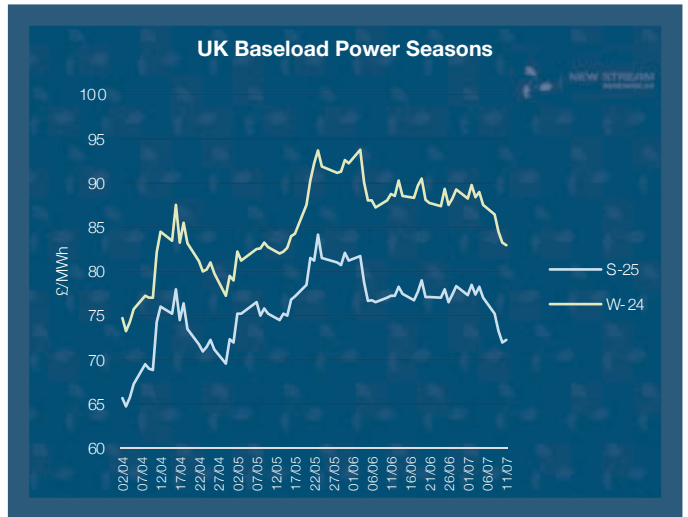

New Stream PPA and GPA Pricing Update

*Data shown represents New Stream view on current and forward market pricing at the time of publication.