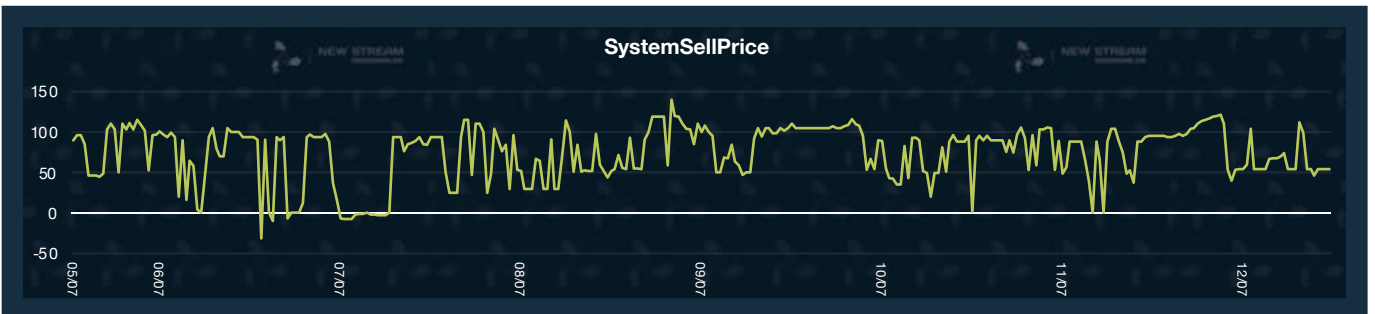

New Stream PPA and GPA Pricing Update

*Data shown represents New Stream view on current and forward market pricing at the time of publication.