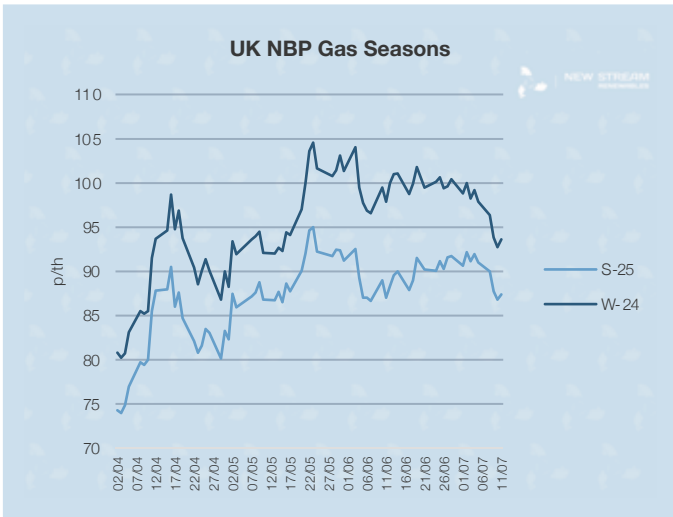

New Stream PPA and GPA Pricing Update

*Data shown represents New Stream view on current and forward market pricing at the time of publication.