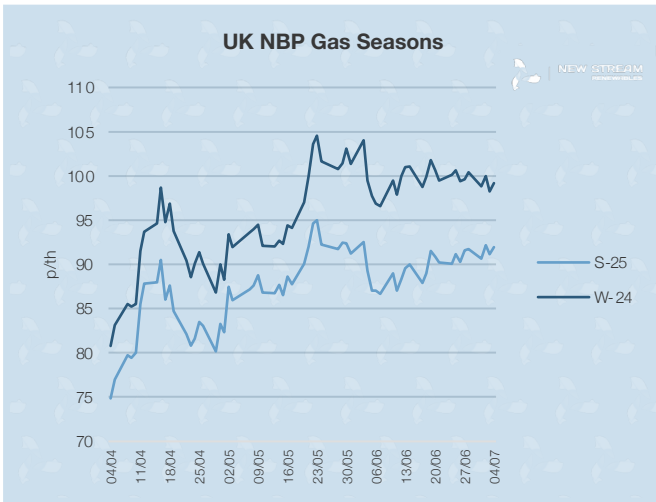

# New Stream PPA and GPA Pricing Update

\*Data shown represents New Stream view on current and forward market pricing at the time of publication.