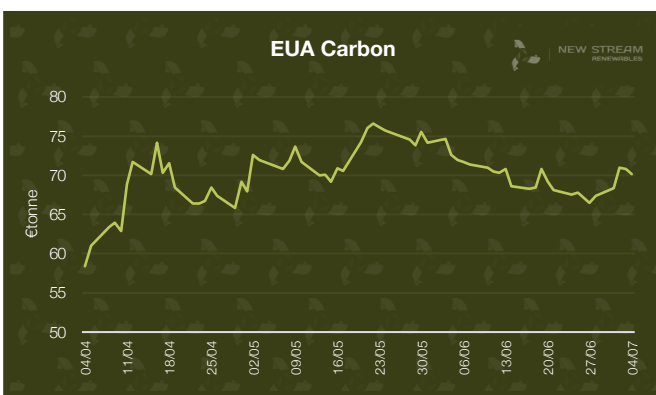

# New Stream PPA and GPA Pricing Update

\*Data shown represents New Stream view on current and forward market pricing at the time of publication.