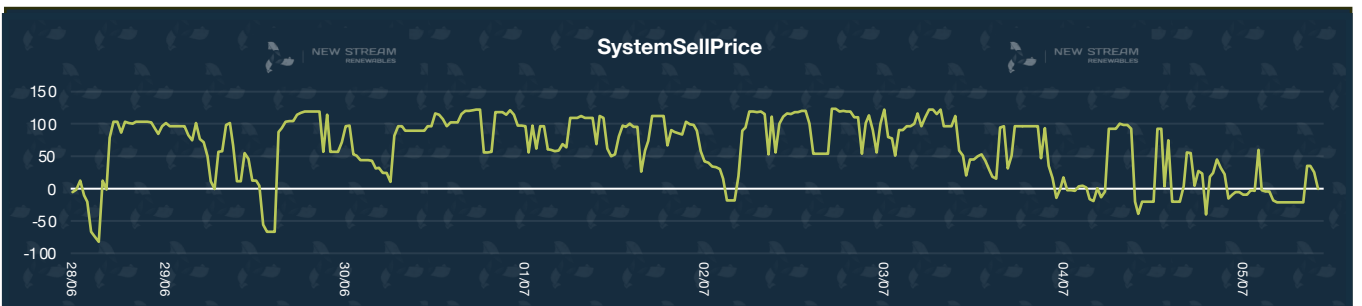

# New Stream PPA and GPA Pricing Update

\*Data shown represents New Stream view on current and forward market pricing at the time of publication.