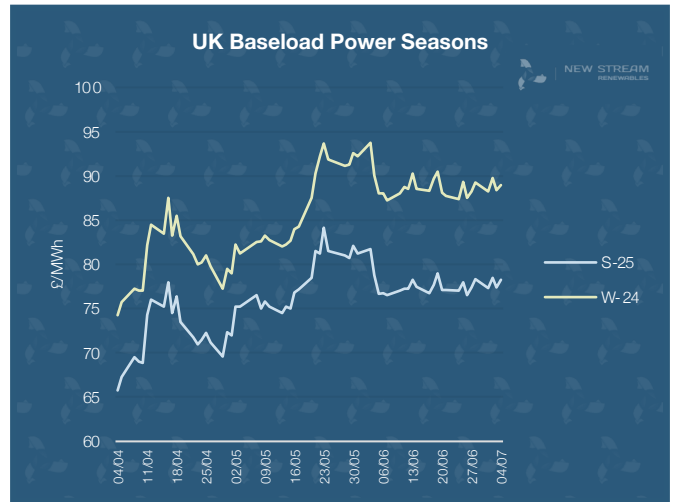

# New Stream PPA and GPA Pricing Update

\*Data shown represents New Stream view on current and forward market pricing at the time of publication.