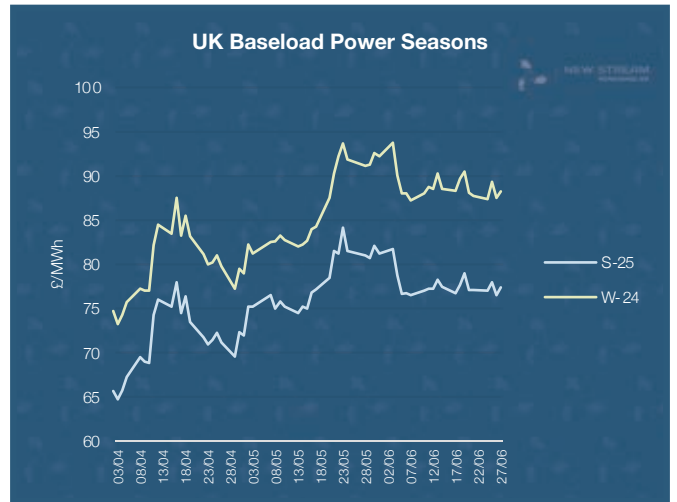

New Stream PPA and GPA Pricing Update

*Data shown represents New Stream view on current and forward market pricing at the time of publication.