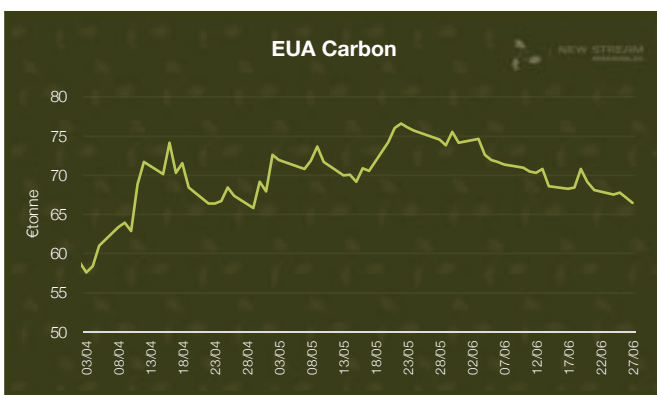

New Stream PPA and GPA Pricing Update

*Data shown represents New Stream view on current and forward market pricing at the time of publication.