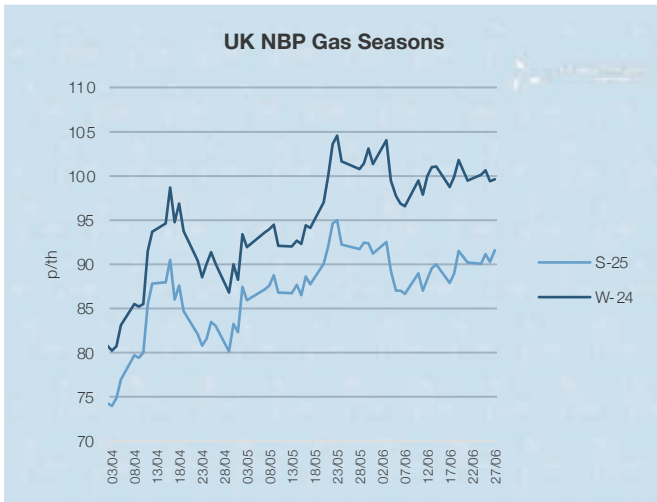

New Stream PPA and GPA Pricing Update

*Data shown represents New Stream view on current and forward market pricing at the time of publication.