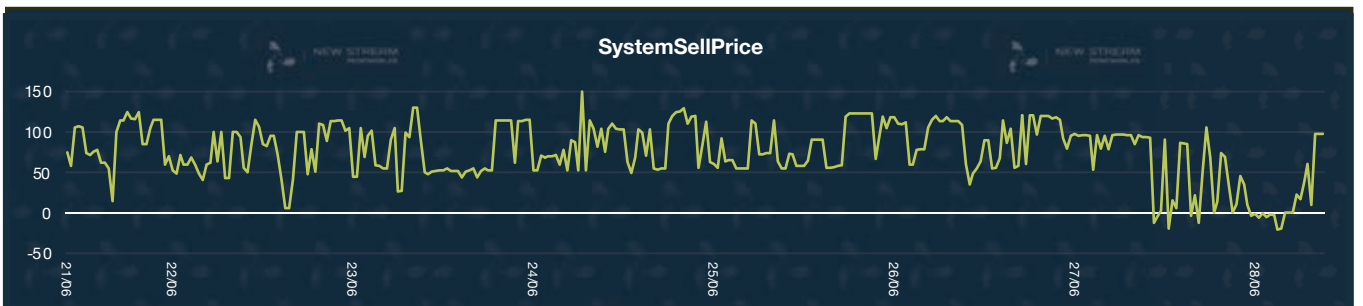

New Stream PPA and GPA Pricing Update

*Data shown represents New Stream view on current and forward market pricing at the time of publication.