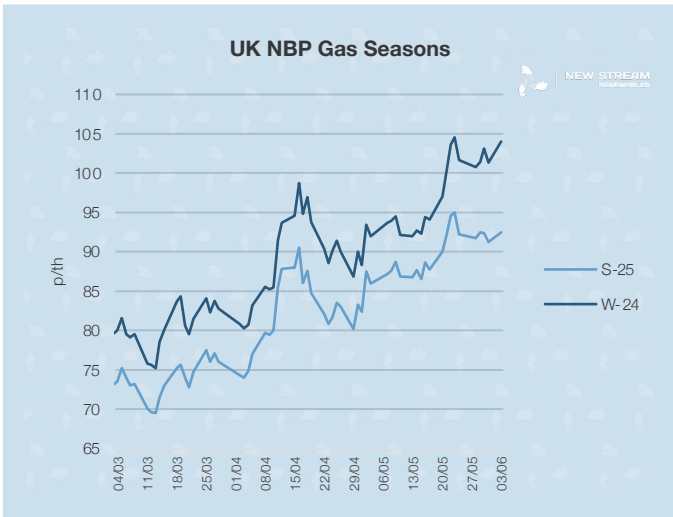

New Stream PPA and GPA Pricing Update

*Data shown represents New Stream view on current and forward market pricing at the time of publication.