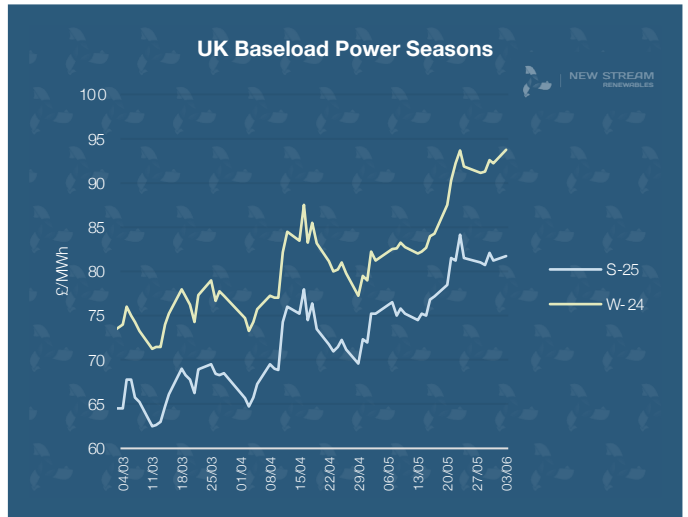

New Stream PPA and GPA Pricing Update

*Data shown represents New Stream view on current and forward market pricing at the time of publication.