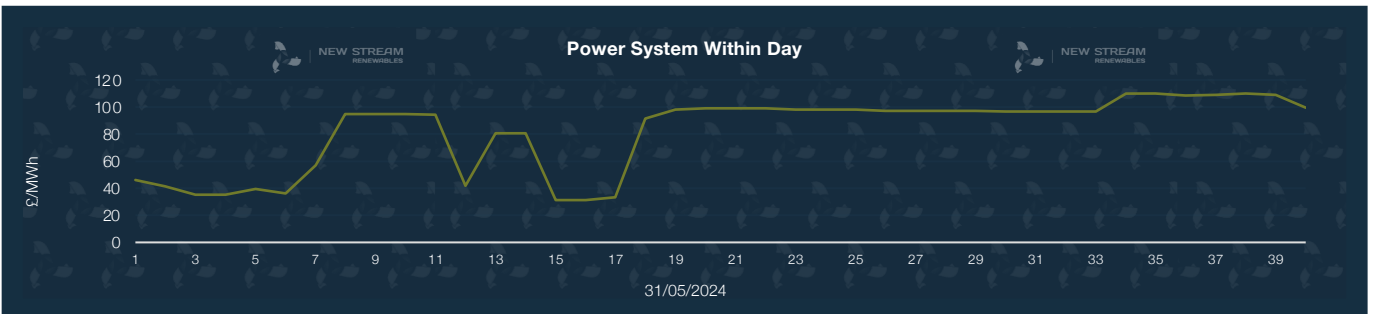

New Stream PPA and GPA Pricing Update

*Data shown represents New Stream view on current and forward market pricing at the time of publication.