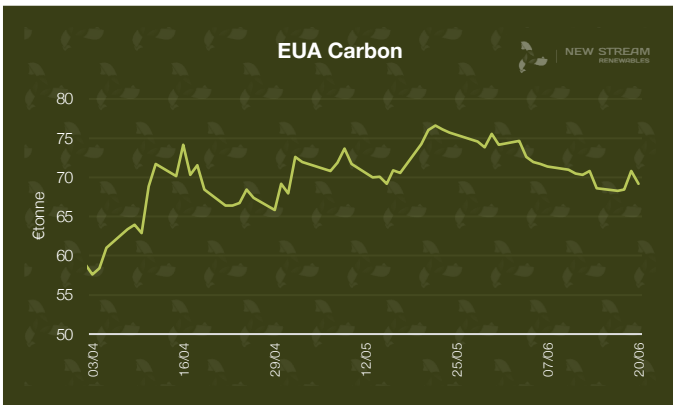

New Stream PPA and GPA Pricing Update

*Data shown represents New Stream view on current and forward market pricing at the time of publication.