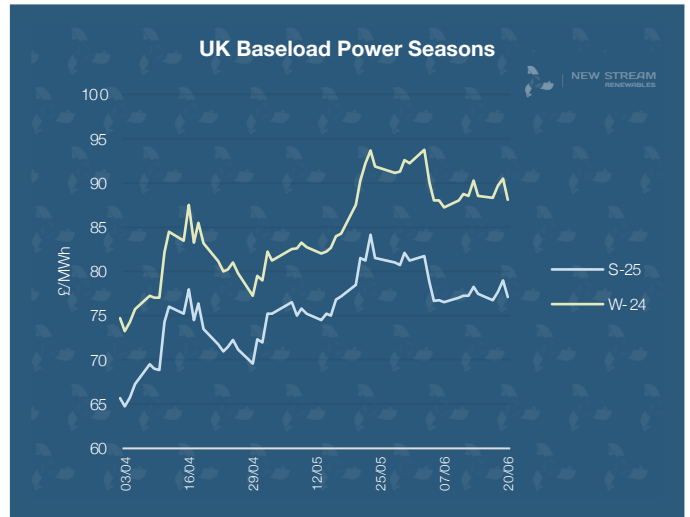

New Stream PPA and GPA Pricing Update

*Data shown represents New Stream view on current and forward market pricing at the time of publication.