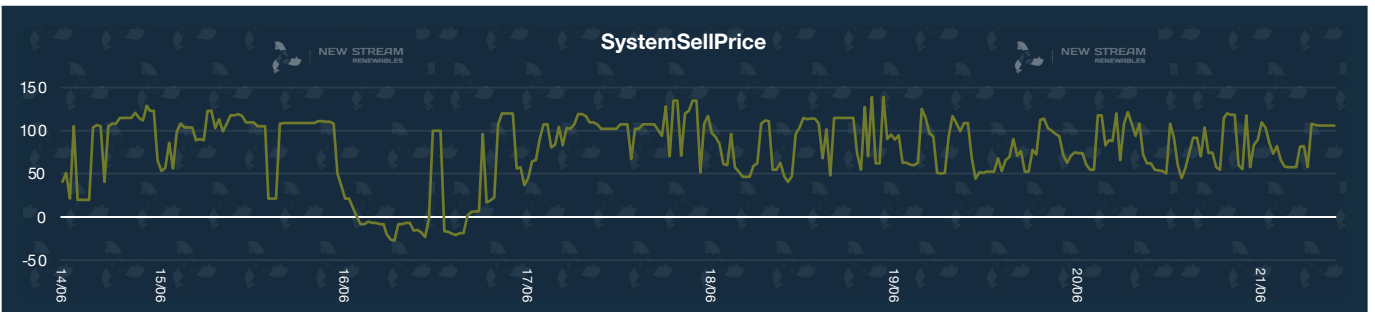

New Stream PPA and GPA Pricing Update

*Data shown represents New Stream view on current and forward market pricing at the time of publication.