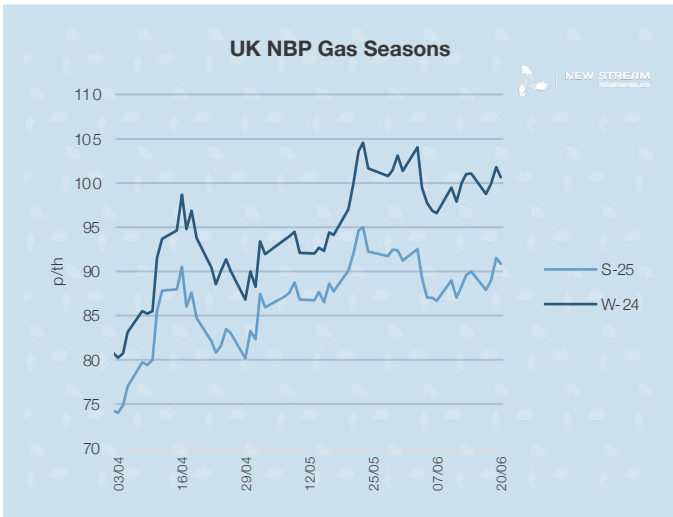

New Stream PPA and GPA Pricing Update

*Data shown represents New Stream view on current and forward market pricing at the time of publication.