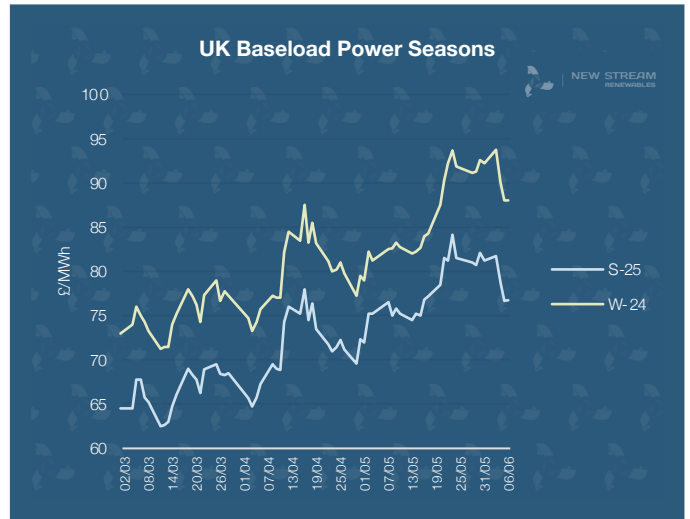

New Stream PPA and GPA Pricing Update

*Data shown represents New Stream view on current and forward market pricing at the time of publication.