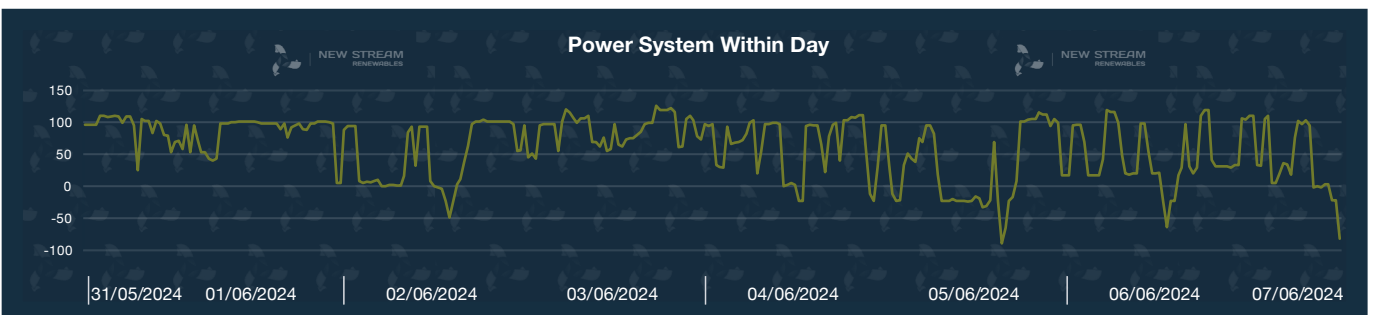

New Stream PPA and GPA Pricing Update

*Data shown represents New Stream view on current and forward market pricing at the time of publication.