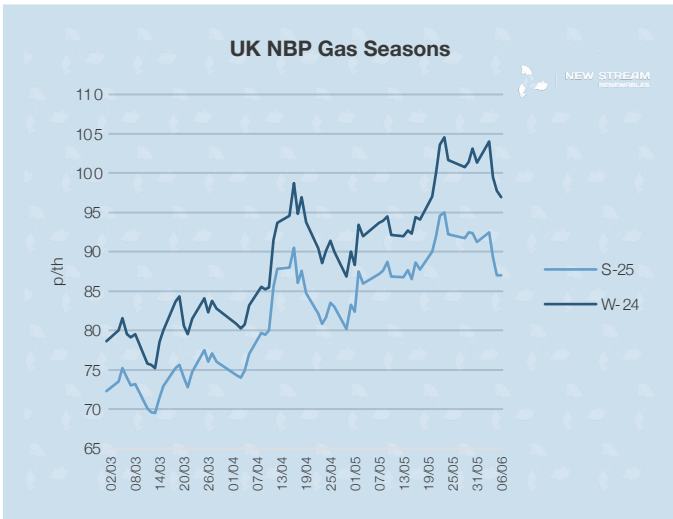

New Stream PPA and GPA Pricing Update

*Data shown represents New Stream view on current and forward market pricing at the time of publication.