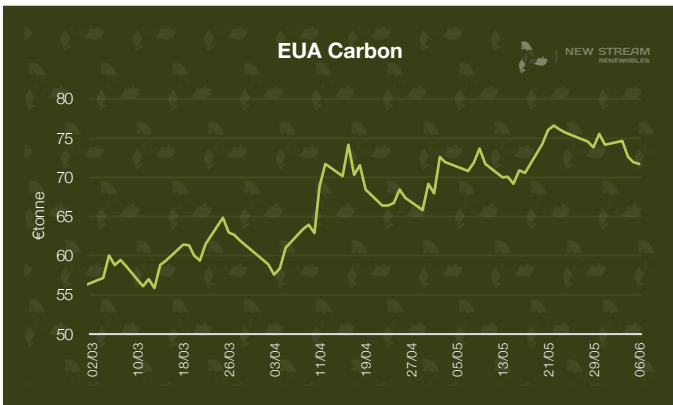

New Stream PPA and GPA Pricing Update

*Data shown represents New Stream view on current and forward market pricing at the time of publication.