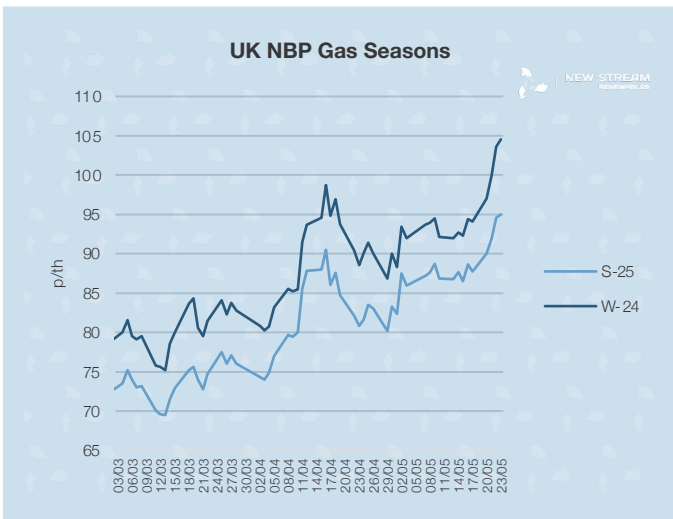

# New Stream PPA and GPA Pricing Update

\*Data shown represents New Stream view on current and forward market pricing at the time of publication.