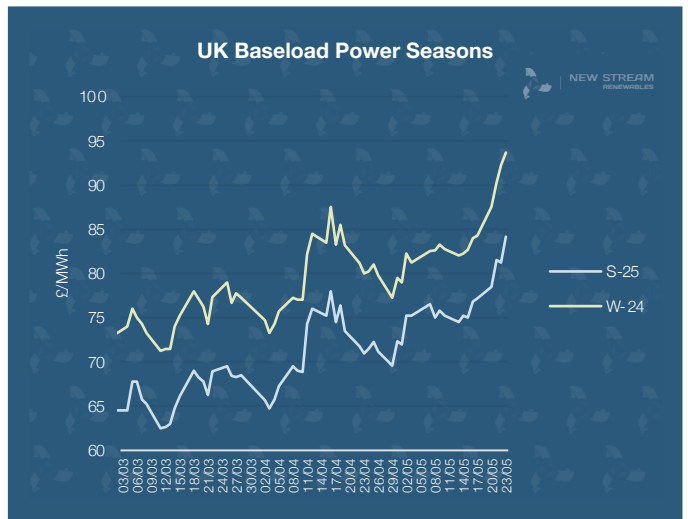

# New Stream PPA and GPA Pricing Update

\*Data shown represents New Stream view on current and forward market pricing at the time of publication.