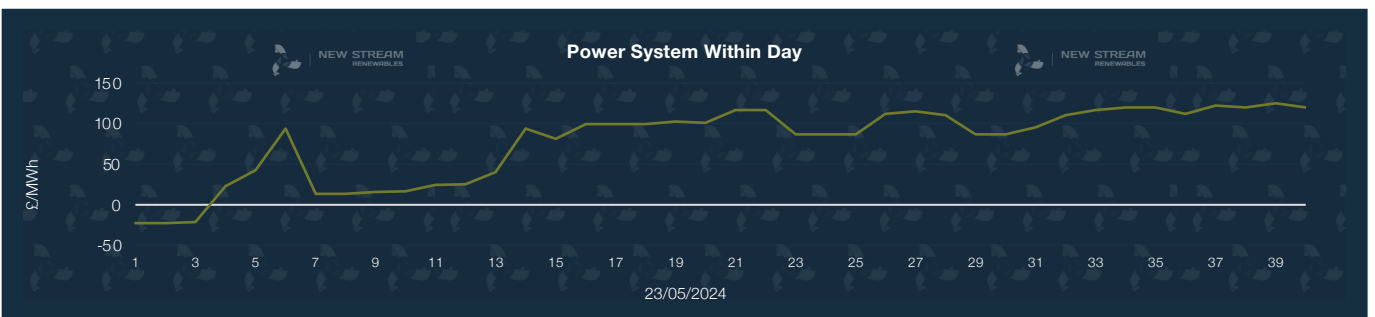

# New Stream PPA and GPA Pricing Update

\*Data shown represents New Stream view on current and forward market pricing at the time of publication.