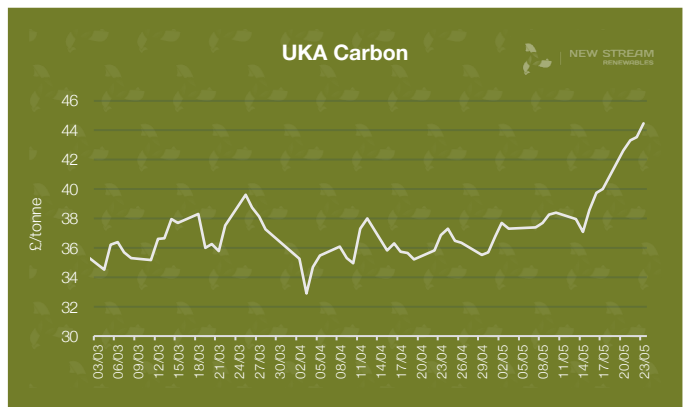

# New Stream PPA and GPA Pricing Update

\*Data shown represents New Stream view on current and forward market pricing at the time of publication.