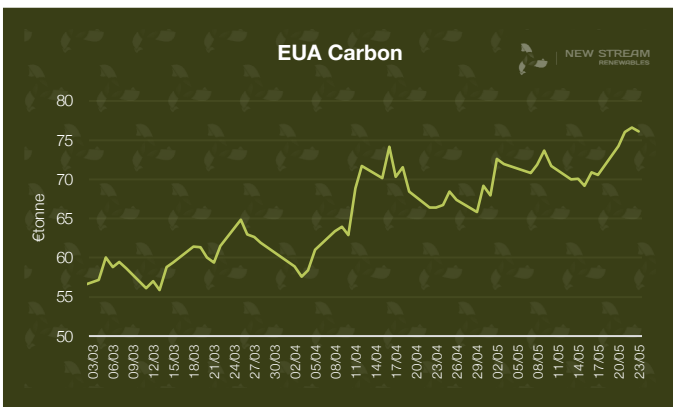

# New Stream PPA and GPA Pricing Update

\*Data shown represents New Stream view on current and forward market pricing at the time of publication.