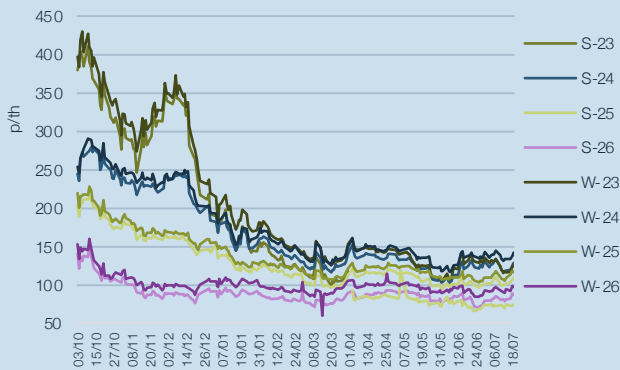

Monday, 24th
July 2023

New Stream PPA and GPA Pricing Update

NEW STREAM
RENEWABLES

UK NBP Gas Seasons

UK Baseload Power Seasons

EUA Carbon

UKA Carbon

Power System Within Day