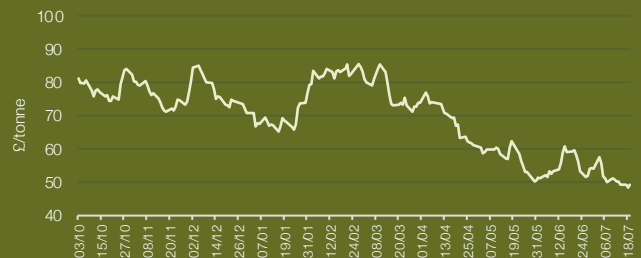

Monday, 24th
July 2023

New Stream PPA and GPA Pricing Update

NEW STREAM
RENEWABLES

UK NBP Gas Seasons

UK Baseload Power Seasons

EUA Carbon

UKA Carbon

Power System Within Day