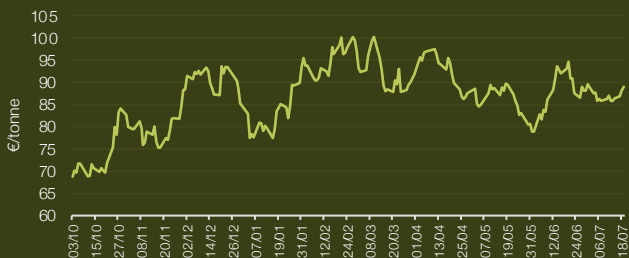

Monday, 24th
July 2023

New Stream PPA and GPA Pricing Update

NEW STREAM
RENEWABLES

UK NBP Gas Seasons

UK Baseload Power Seasons

EUA Carbon

UKA Carbon

Power System Within Day