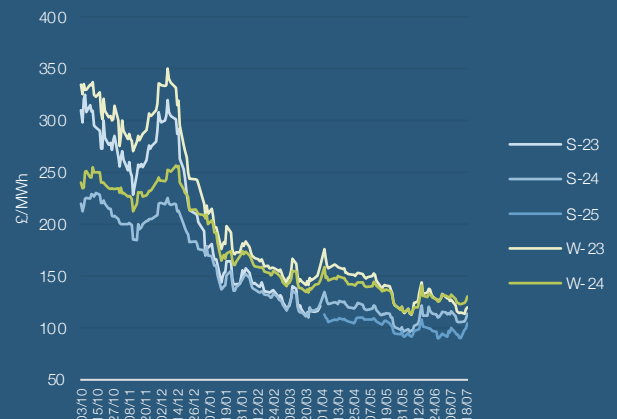

Monday, 24th
July 2023

New Stream PPA and GPA Pricing Update

NEW STREAM
RENEWABLES

UK NBP Gas Seasons

UK Baseload Power Seasons

EUA Carbon

UKA Carbon

Power System Within Day